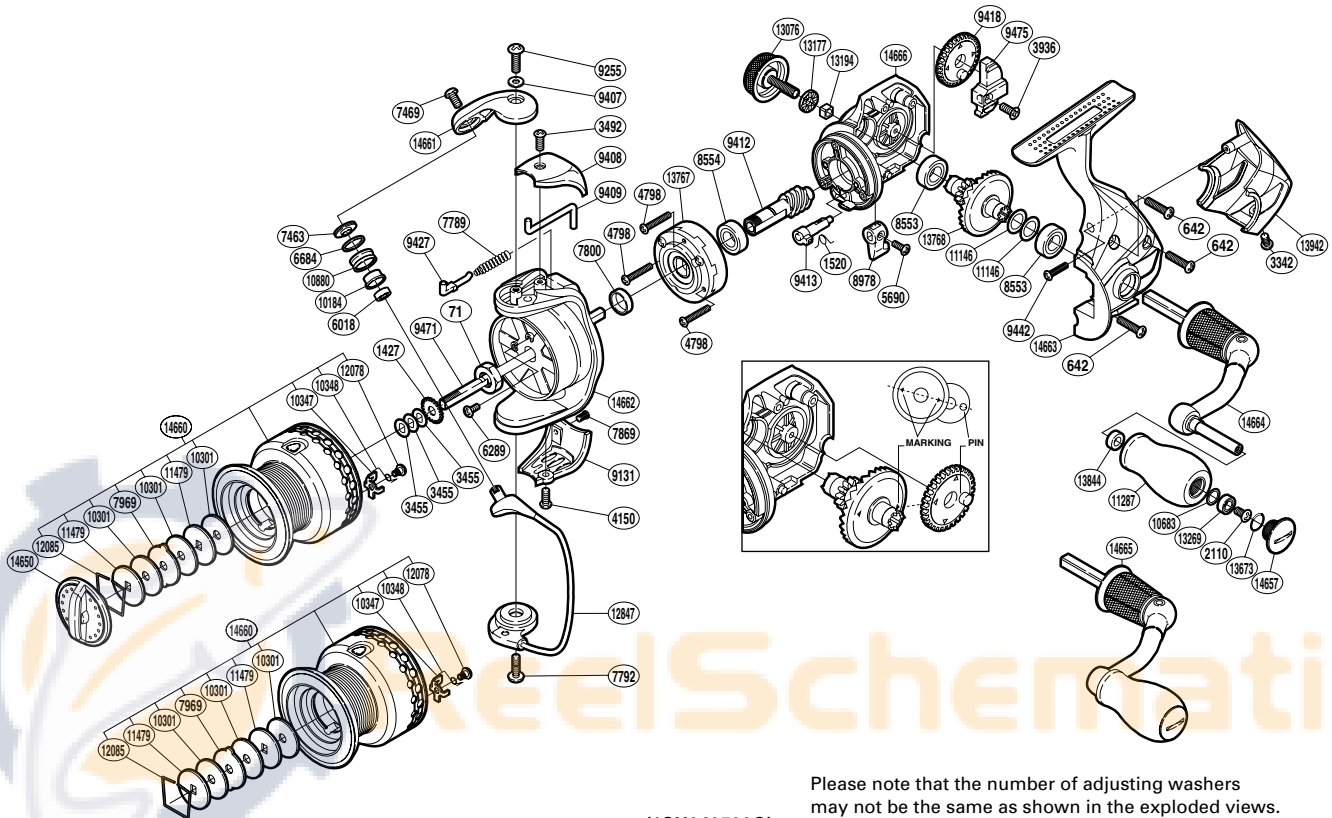

# SHIMANO

## ARNS-2500FA

(1SH242500G)

Please note that the number of adjusting washers may not be the same as shown in the exploded views. (Adjustment will vary with each individual product.)

Part No.	Description	Part No.	Description	Part No.	Description
RD 0071	Rotor Nut	RD 8554	Ball Bearing	RD12078	Screw
RD 0642	Screw	RD 8978	Anti-Reverse Lever	RD12085	Drag Washers Retainer
RD 1427	Spool Support	RD 9131	Bail Hold Support Guard	RD12847	Bail Assembly
RD 1520	Anti-Reverse Cam Spring	RD 9255	Screw	RD13076	Handle Screw Cap
RD 2110	Screw	RD 9407	Washer	RD13177	Handle Screw Cap Spacer
RD 3342	Screw	RD 9408	Bail Spring Cover	RD13194	Handle Screw Lock
RD 3455	Spool Washer	RD 9409	Bail Trip Lever	RD13269	Ball Bearing
RD 3492	Screw	RD 9412	Pinion Gear	RD13673	O Ring
RD 3936	Screw	RD 9413	Anti-Reverse Cam	RD13767	Roller Clutch Assembly
RD 4150	Screw	RD 9418	Oscillating Gear	RD13768	Drive Gear
RD 4798	Screw	RD 9427	Bail Spring Guide	RD13844	Handle Knob Bushing
RD 5690	Screw	RD 9442	Screw	RD13942	Rear Protector
RD 6018	Ball Bearing	RD 9471	Main Shaft	RD14650	Drag Knob
RD 6289	Screw	RD 9475	Oscillating Slider	RD14657	Handle Knob Seal
RD 6684	Line Roller Spacer	RD10184	Line Roller Bushing	RD14660	Spool Assembly
RD 7463	Line Roller Washer	RD10301	Drag Washer	RD14661	Bail Arm
RD 7469	Screw	RD10347	Drag Click	RD14662	Rotor
RD 7789	Bail Spring	RD10348	Click Spring	RD14663	Side Cover
RD 7792	Screw	RD10683	Washer	RD14664	Handle Shank Assembly
RD 7800	Rotor Ring	RD10880	Line Roller	RD14665	Handle Assembly
RD 7869	Screw	RD11146	Washer	RD14666	Body
RD 7969	Eared Washer	RD11287	Handle Knob		
RD 8553	Ball Bearing	RD11479	Key Washer		